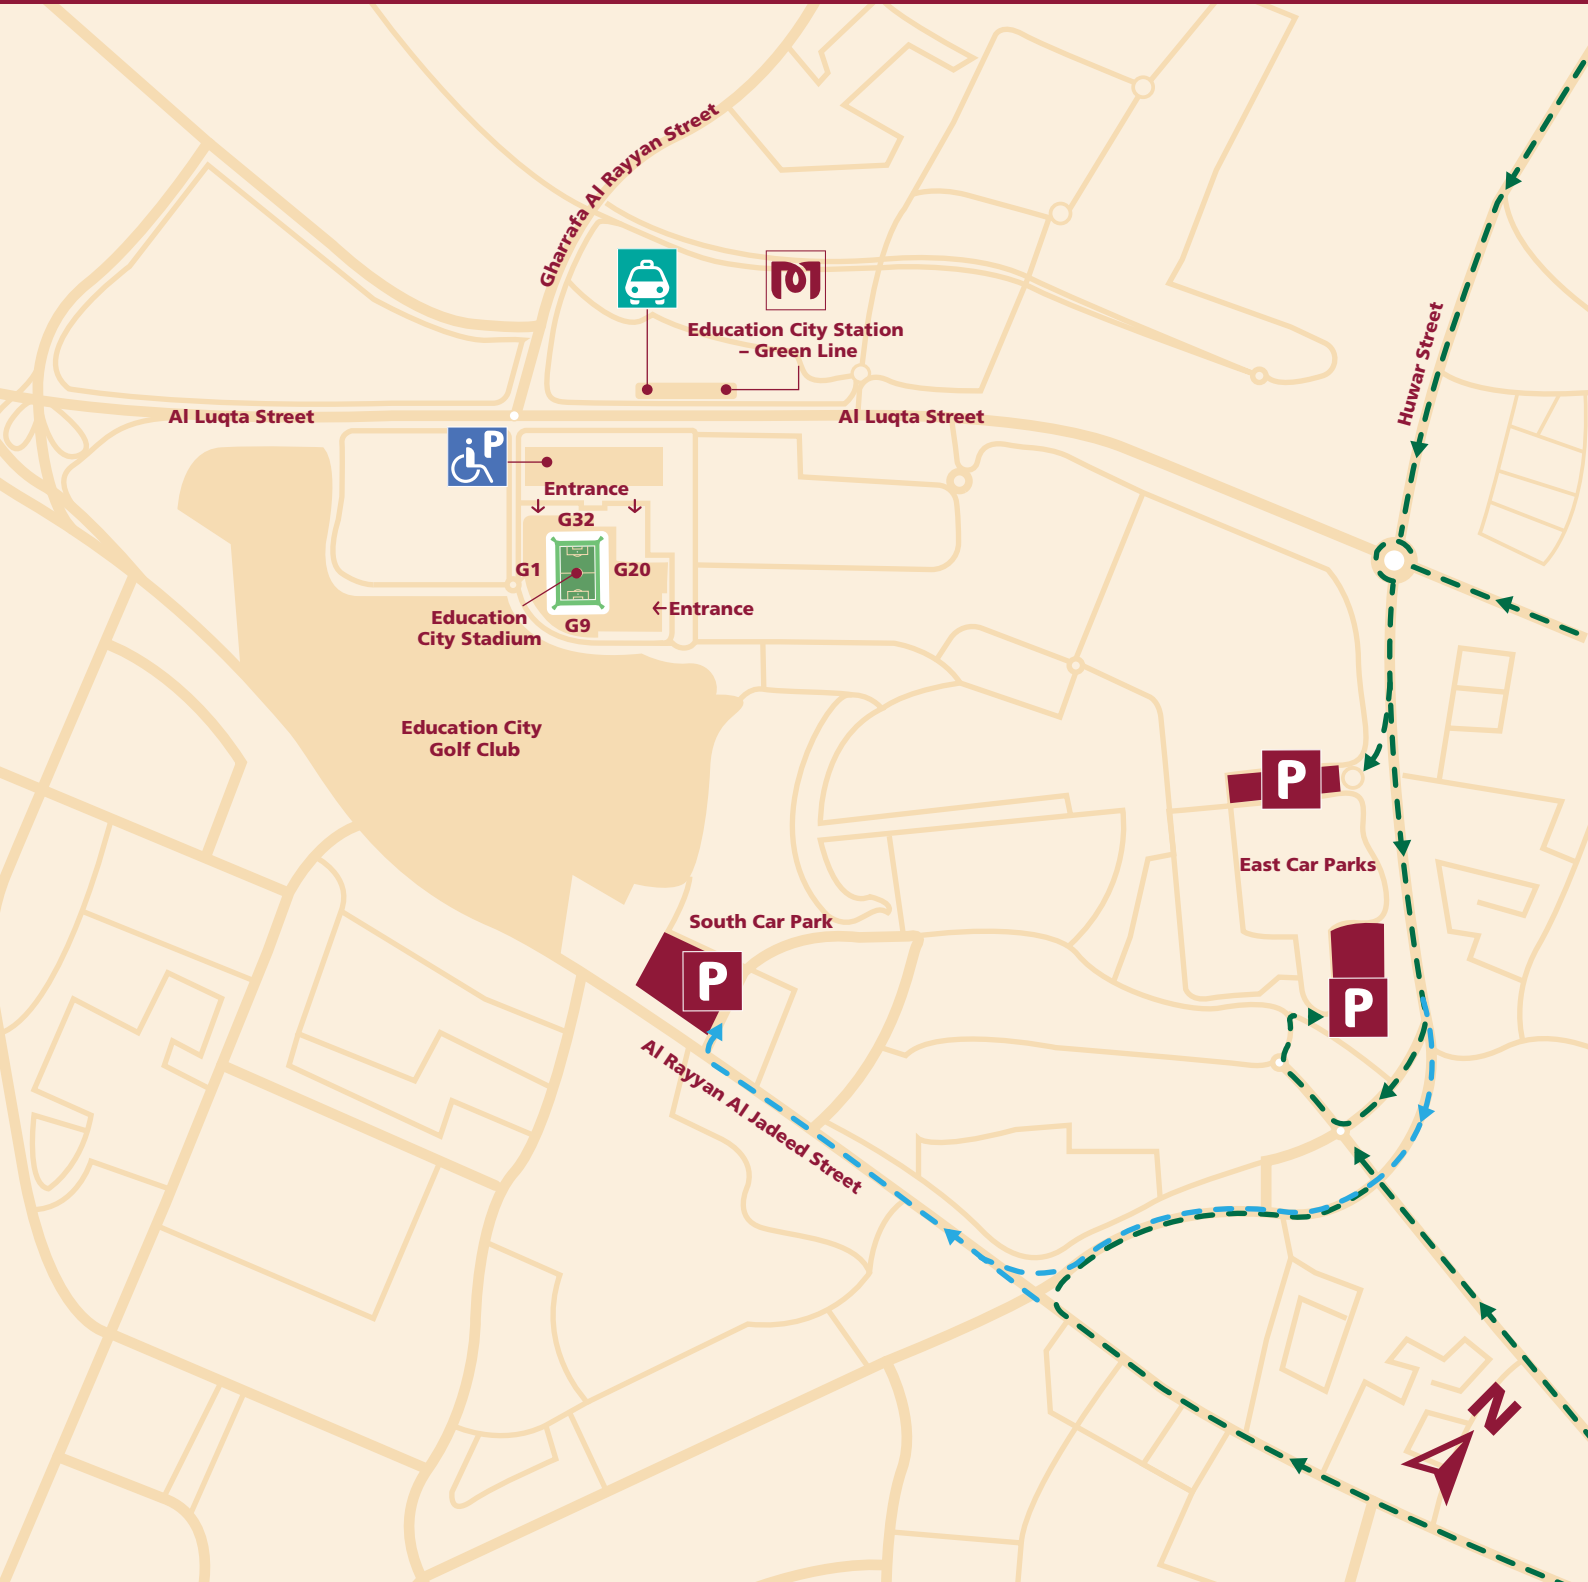

CLUB WORLD CUP QATAR 2020

PRESENTED BY

Education City Stadium

- Stadium gates: open 3 hours before kick-off
- Car parks: open 4 hours before match

Route to
spectator
parking

Spectator
parking

Metro
station

Taxi area

Accessible
parking